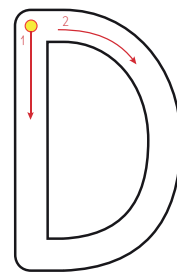

<https://tizofun-education.com>